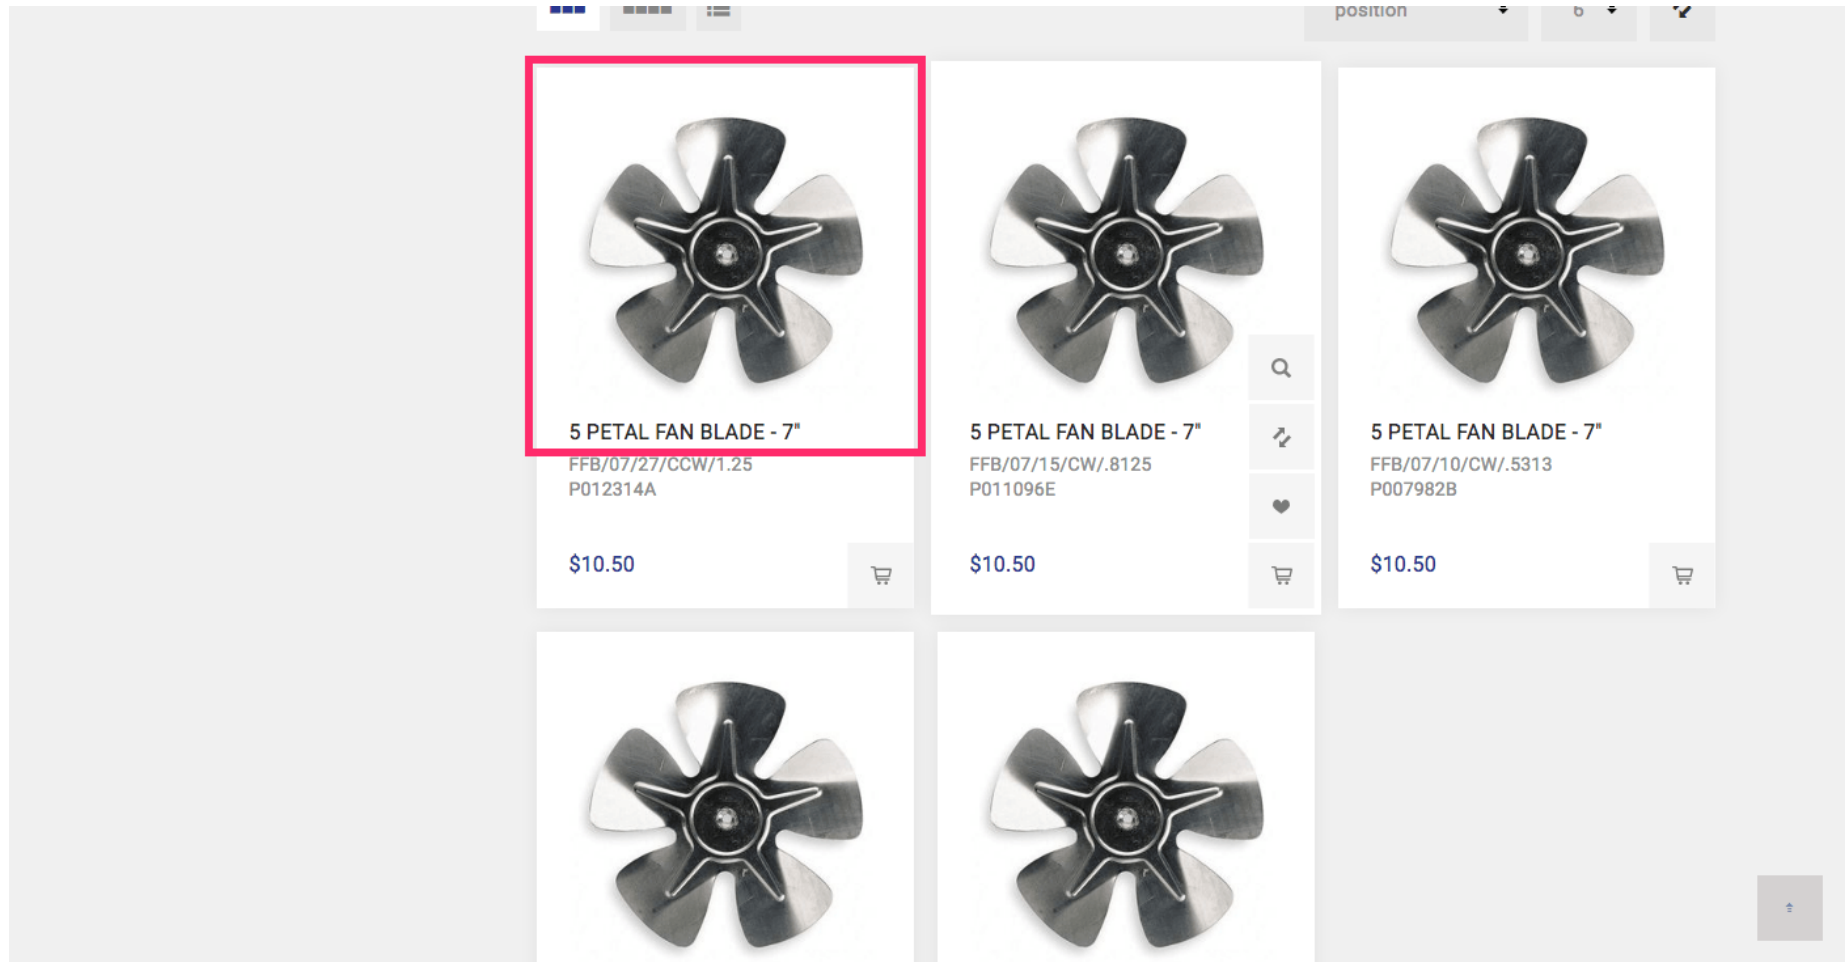

CATEGORIES BRANDS PRODUCTS REWARDS HELP

Home // Case Parts // Airflow – Motors, Fans, Honeycomb // 5 Petal Fan Blade - 7"

5 PETAL FAN BLADE - 7"

Manufacturer: Hillphoenix
SKU: P011096E

\$10.50

FFB/07/15/CW/.8125 P011096E

QTY: 1 **ADD TO CART**

Parts One Store Guide: Browsing Categories & Searching for Parts

You will see all available parts related to your search.

Parts One Store Guide: Browsing Categories & Searching for Parts